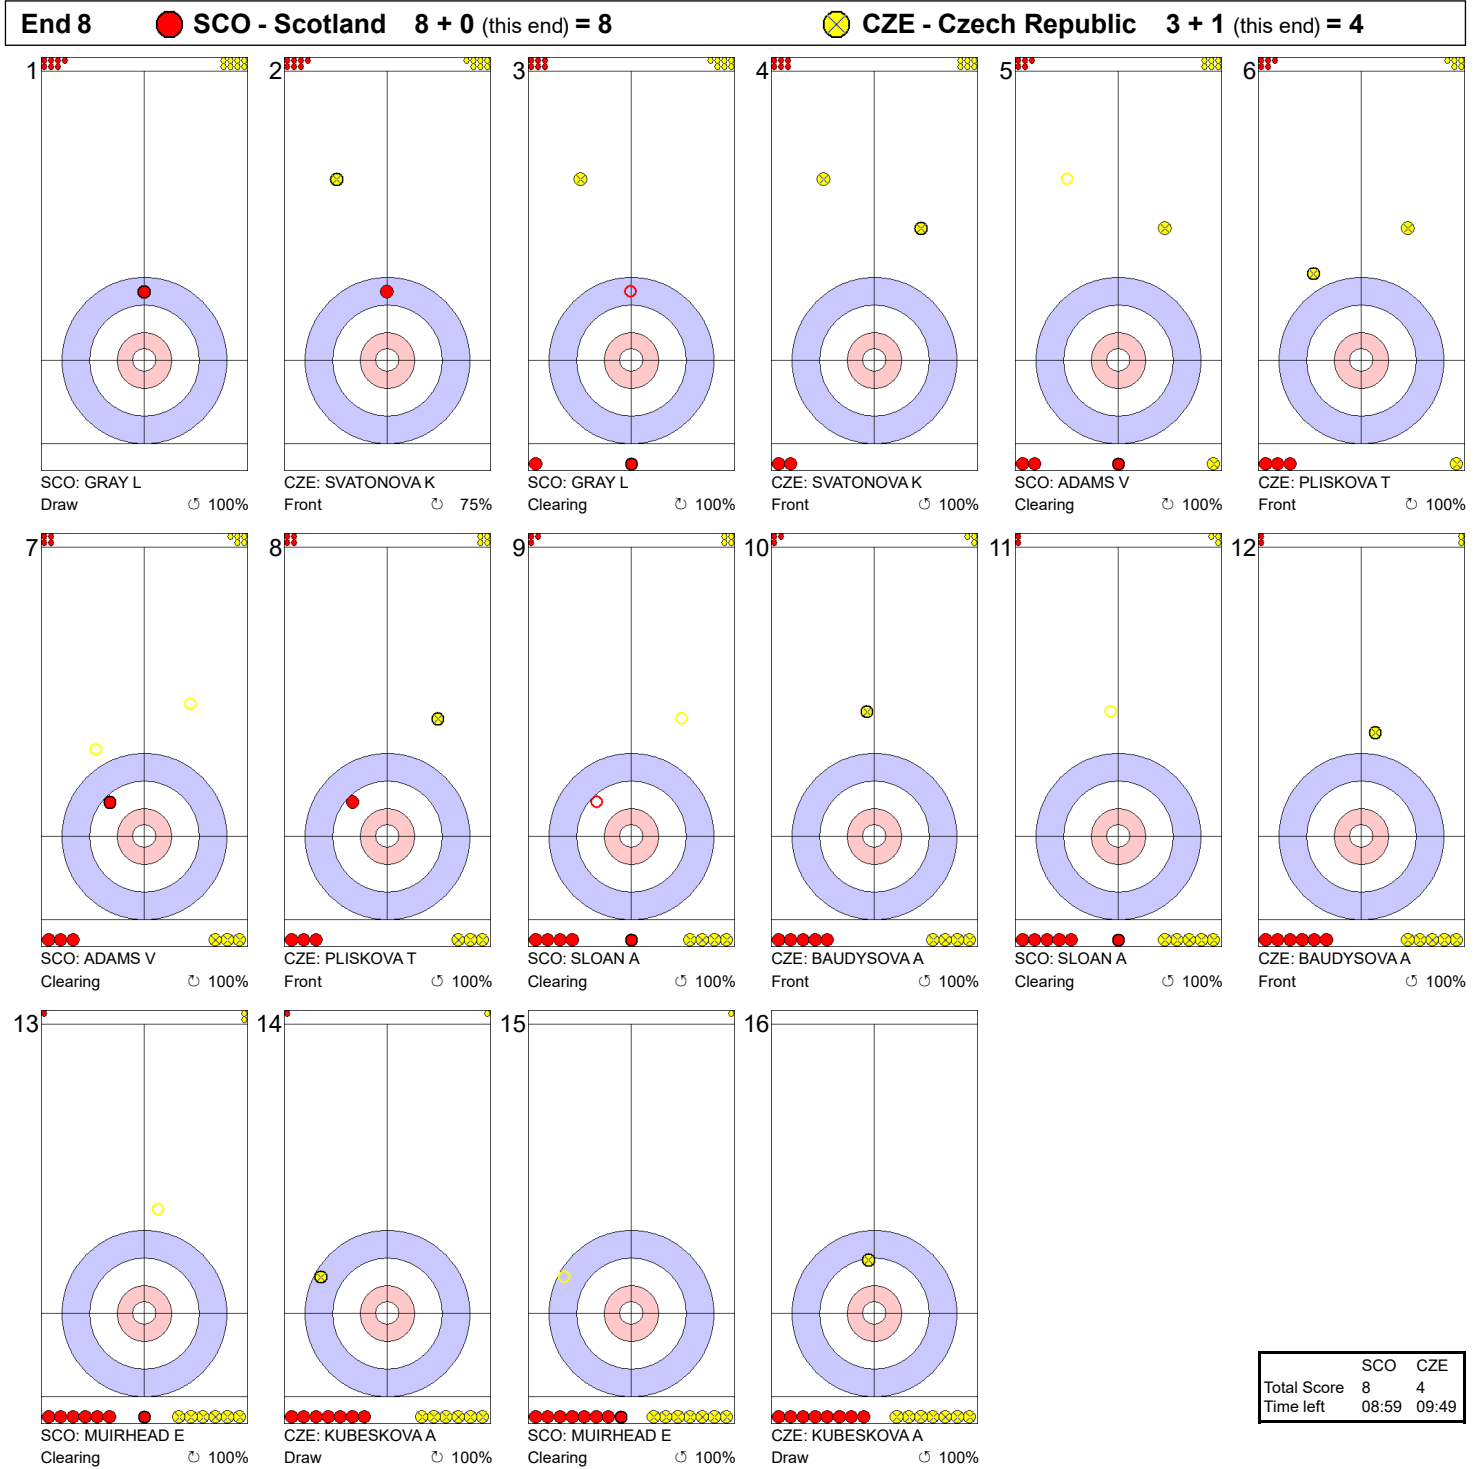

Game - Shot by Shot

Legend:
 ↻ Clockwise ↺ Counter-clockwise - Not considered

Game - Shot by Shot

| | SCO | CZE |
|-------------|-------|-------|
| Total Score | 3 | 2 |
| Time left | 00:00 | 00:00 |

Legend:
 ⤴ Clockwise ⤵ Counter-clockwise - Not considered

Game - Shot by Shot

Legend:
 ↻ Clockwise ↺ Counter-clockwise - Not considered

Game - Shot by Shot

Legend:
 Clockwise
 Counter-clockwise
 - Not considered

Game - Shot by Shot

Legend:
 ↻ Clockwise ↺ Counter-clockwise - Not considered

Game - Shot by Shot

Legend:
 Clockwise
 Counter-clockwise
 - Not considered