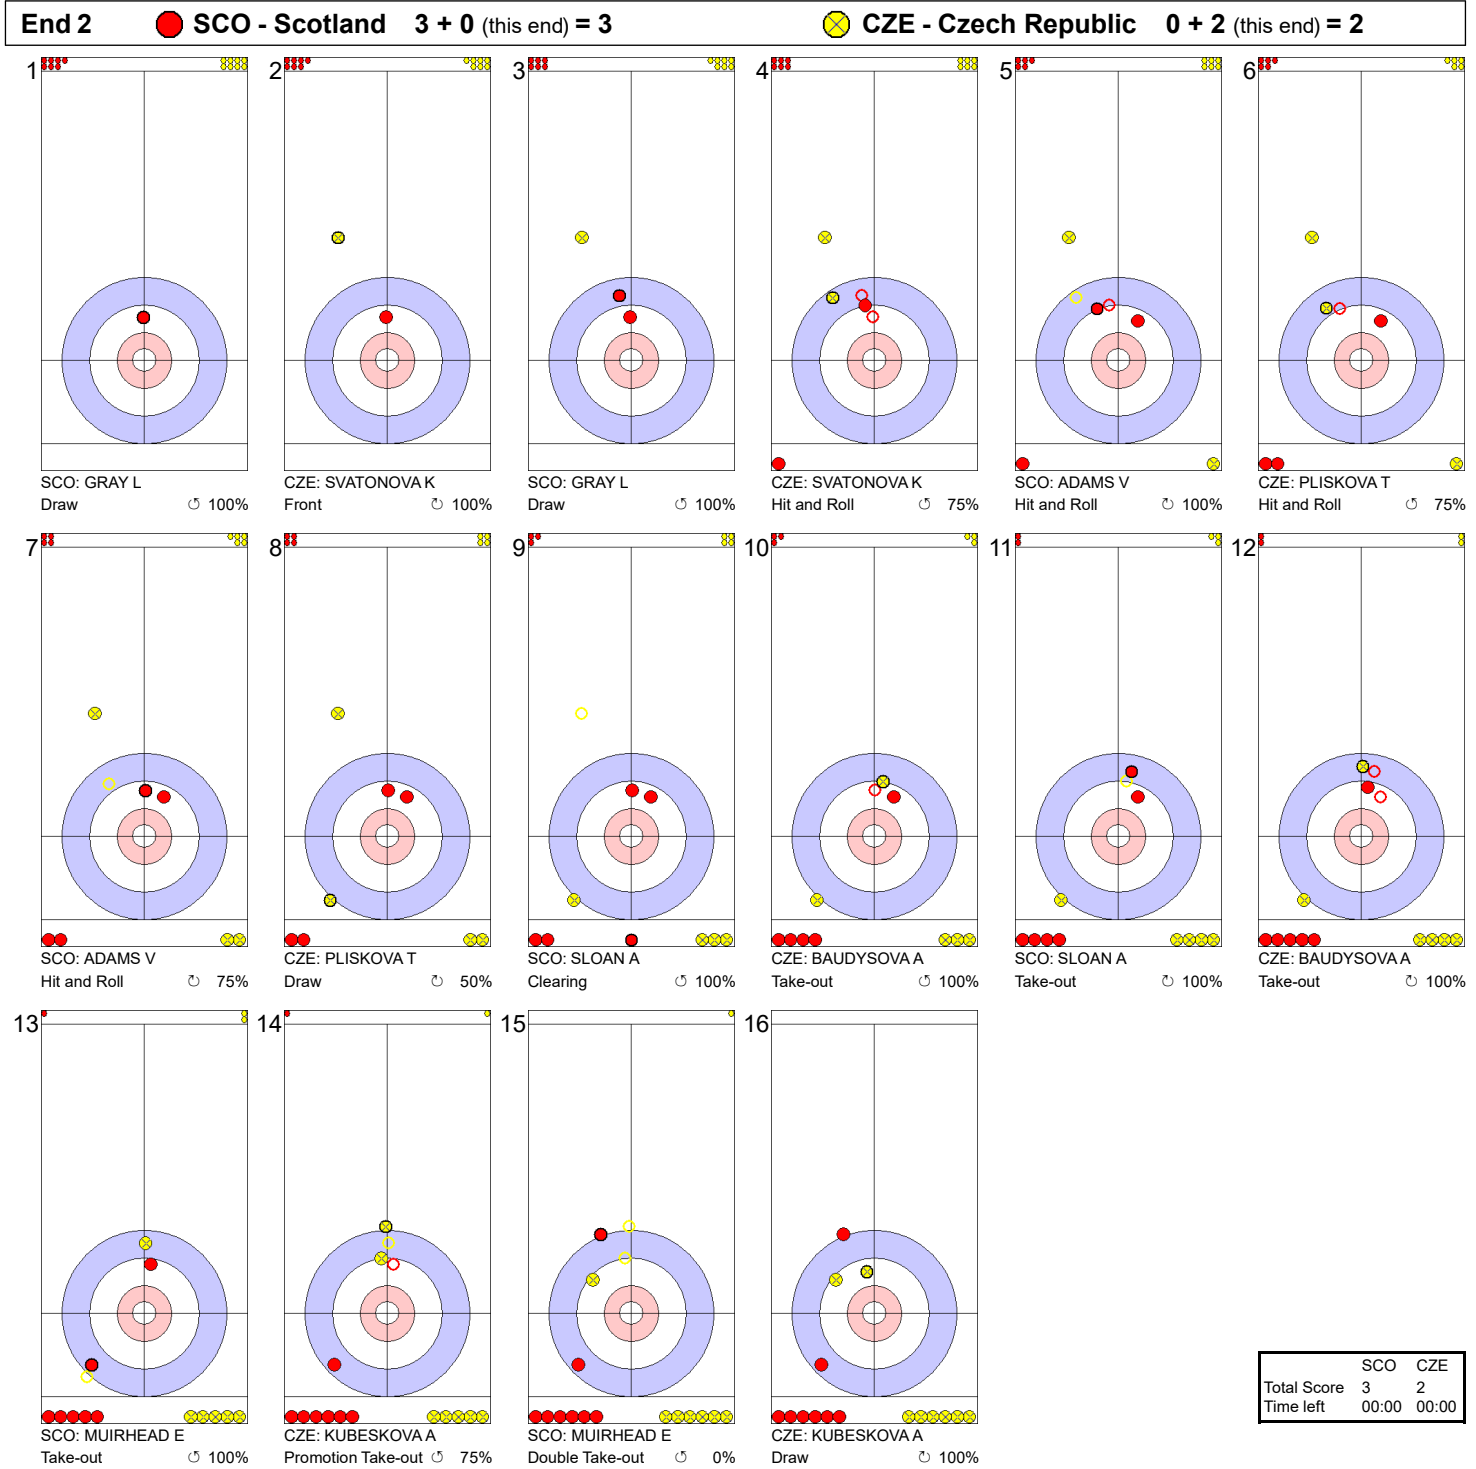

Game - Shot by Shot

Legend:
 ↻ Clockwise ↺ Counter-clockwise - Not considered

Game - Shot by Shot

| | SCO | CZE |
|-------------|-------|-------|
| Total Score | 3 | 2 |
| Time left | 00:00 | 00:00 |

Legend:
 ⤴ Clockwise ⤵ Counter-clockwise - Not considered

Game - Shot by Shot

Legend:
 ↻ Clockwise ↺ Counter-clockwise - Not considered

Game - Shot by Shot

Legend:
 Clockwise
 Counter-clockwise
 - Not considered

Game - Shot by Shot

Legend:
 ↻ Clockwise ↺ Counter-clockwise - Not considered

Game - Shot by Shot

Legend:
 Clockwise
 Counter-clockwise
 - Not considered