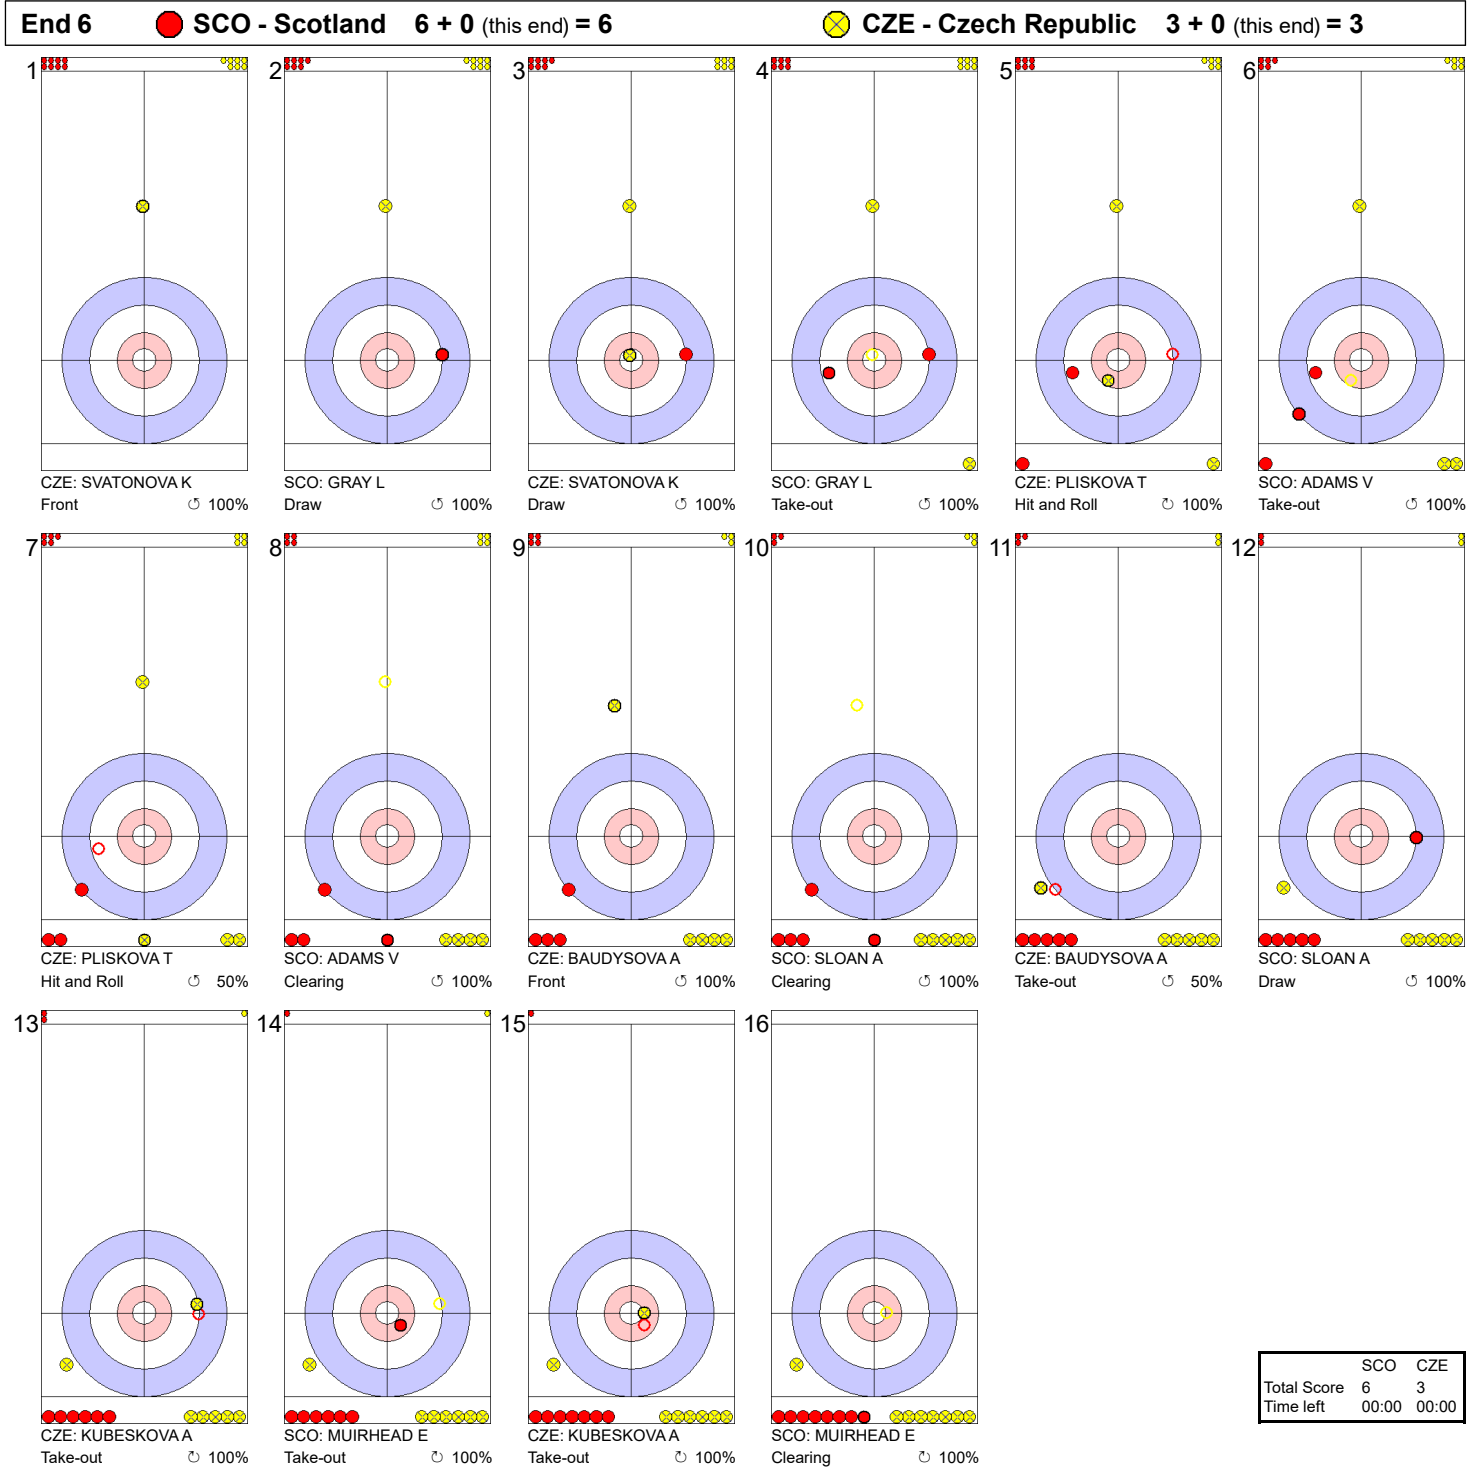

Game - Shot by Shot

Legend:
 ↻ Clockwise ↺ Counter-clockwise - Not considered

Game - Shot by Shot

| | SCO | CZE |
|-------------|-------|-------|
| Total Score | 3 | 2 |
| Time left | 00:00 | 00:00 |

Legend:
 ⤴ Clockwise ⤵ Counter-clockwise - Not considered

Game - Shot by Shot

Legend:
 ↻ Clockwise ↺ Counter-clockwise - Not considered

Game - Shot by Shot

Legend:
 Clockwise
 Counter-clockwise
 - Not considered

Game - Shot by Shot

Legend:
 ↻ Clockwise ↺ Counter-clockwise - Not considered

Game - Shot by Shot

Legend:
 Clockwise
 Counter-clockwise
 - Not considered