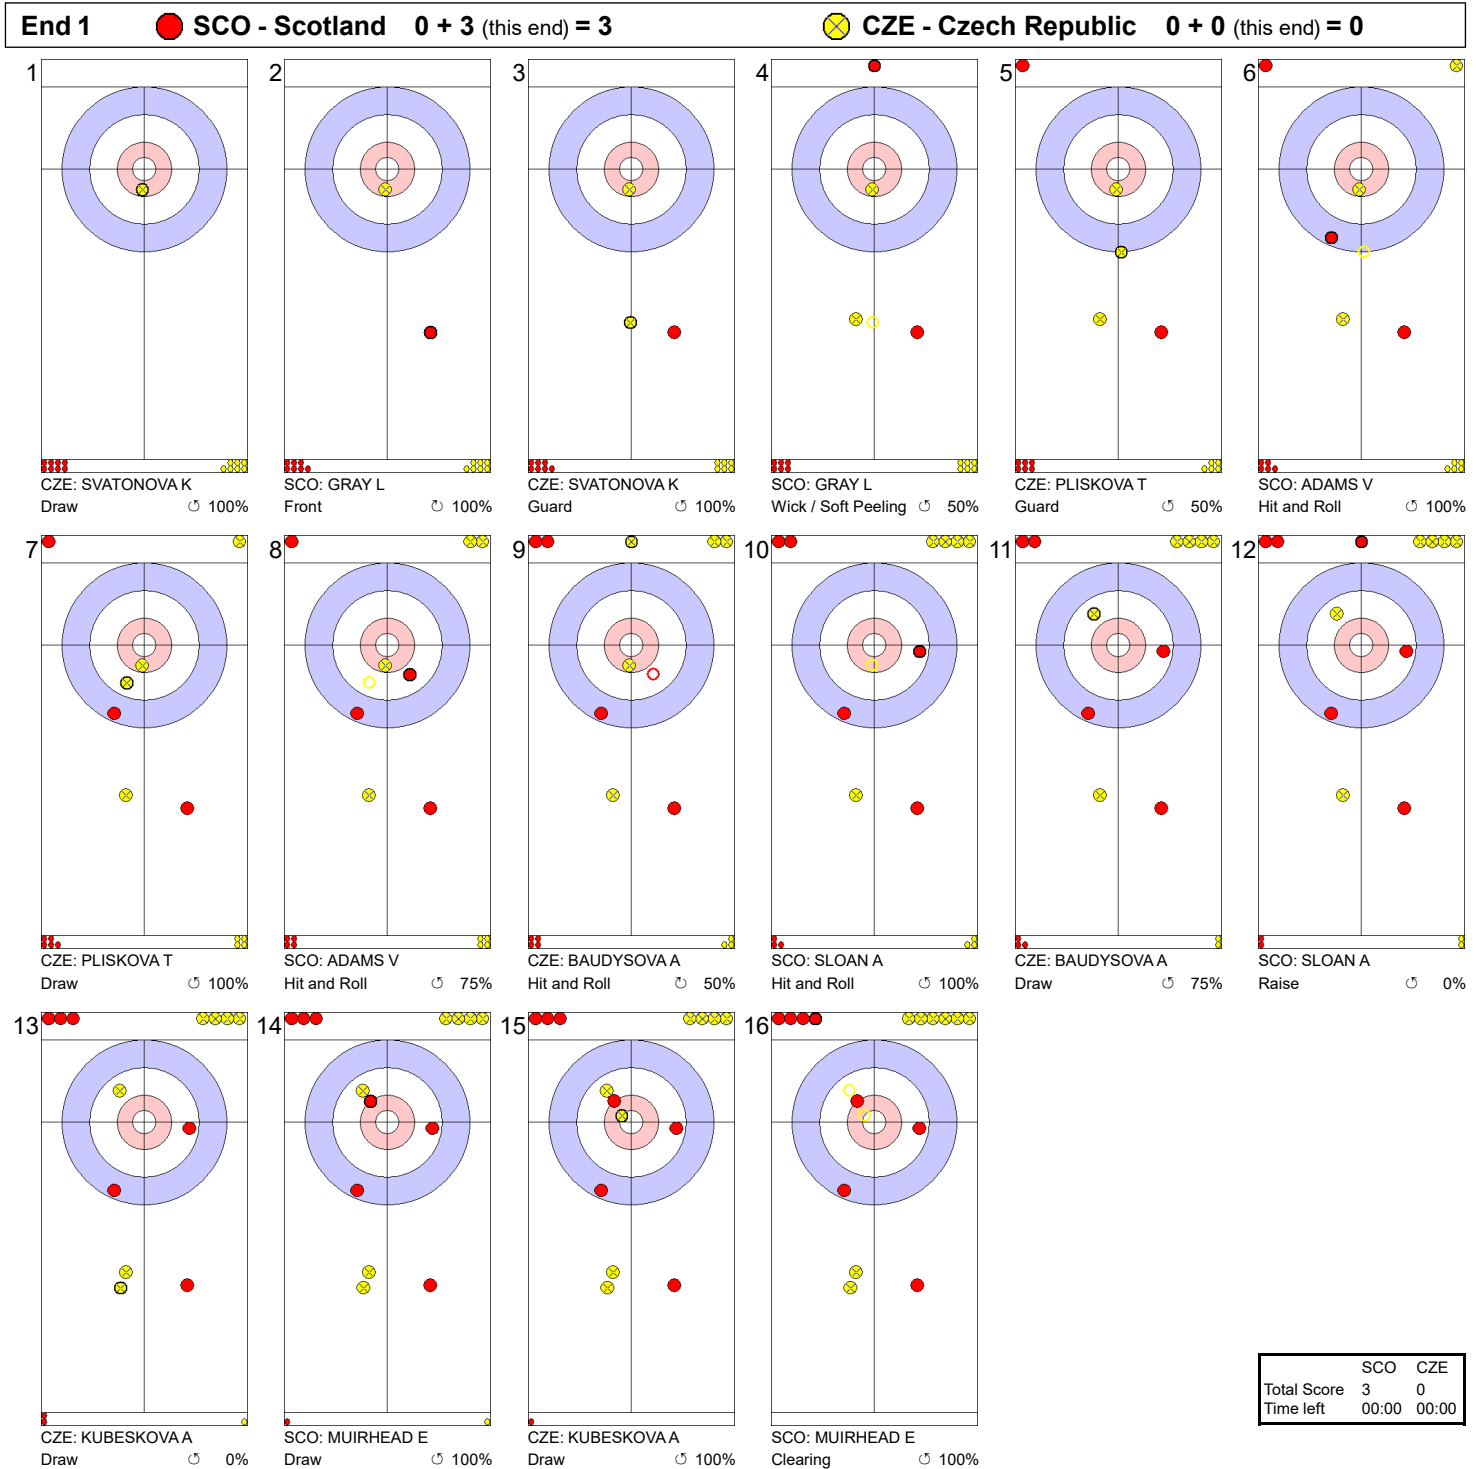

Game - Shot by Shot

Legend:
 ↻ Clockwise ↺ Counter-clockwise - Not considered

Game - Shot by Shot

| | SCO | CZE |
|-------------|-------|-------|
| Total Score | 3 | 2 |
| Time left | 00:00 | 00:00 |

Legend:
 ⤴ Clockwise ⤵ Counter-clockwise - Not considered

Game - Shot by Shot

Legend:
 ↻ Clockwise ↺ Counter-clockwise - Not considered

Game - Shot by Shot

Legend:
 Clockwise
 Counter-clockwise
 - Not considered

Game - Shot by Shot

Legend:
 ↻ Clockwise ↺ Counter-clockwise - Not considered

Game - Shot by Shot

Legend:
 Clockwise
 Counter-clockwise
 - Not considered