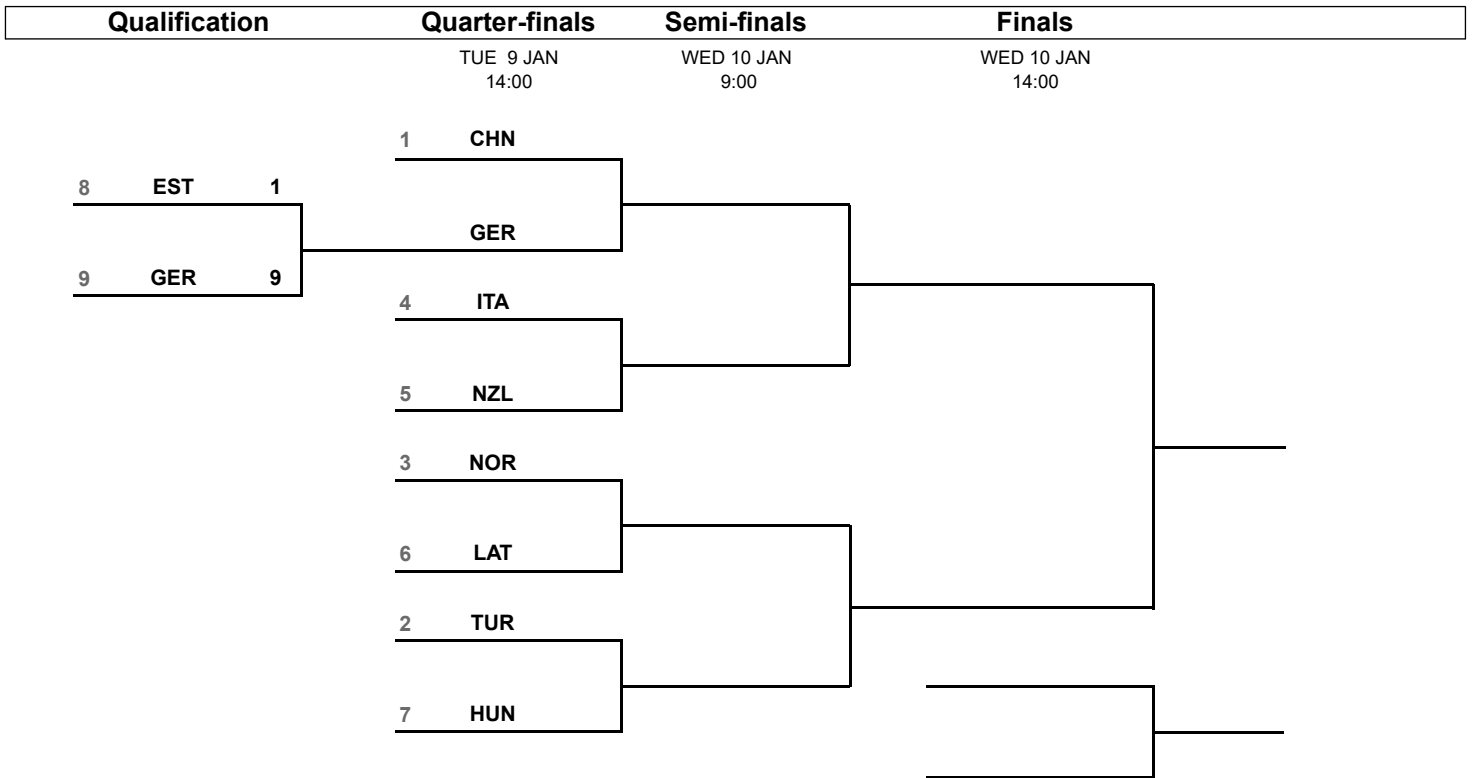

Session Results and Standings

Sheet	Game	Team	LSFE	1	2	3	4	5	6	7	8	Extra Ends	Total
C	8	GER - Germany	*	2	1	1	3	0	2	X	X		9
	7	EST - Estonia		0	0	0	0	1	0	X	X		1

Play-offs Bracket

Legend:
 LSFE(*) Last Stone First End X Unplayed/unfinished end due to concession