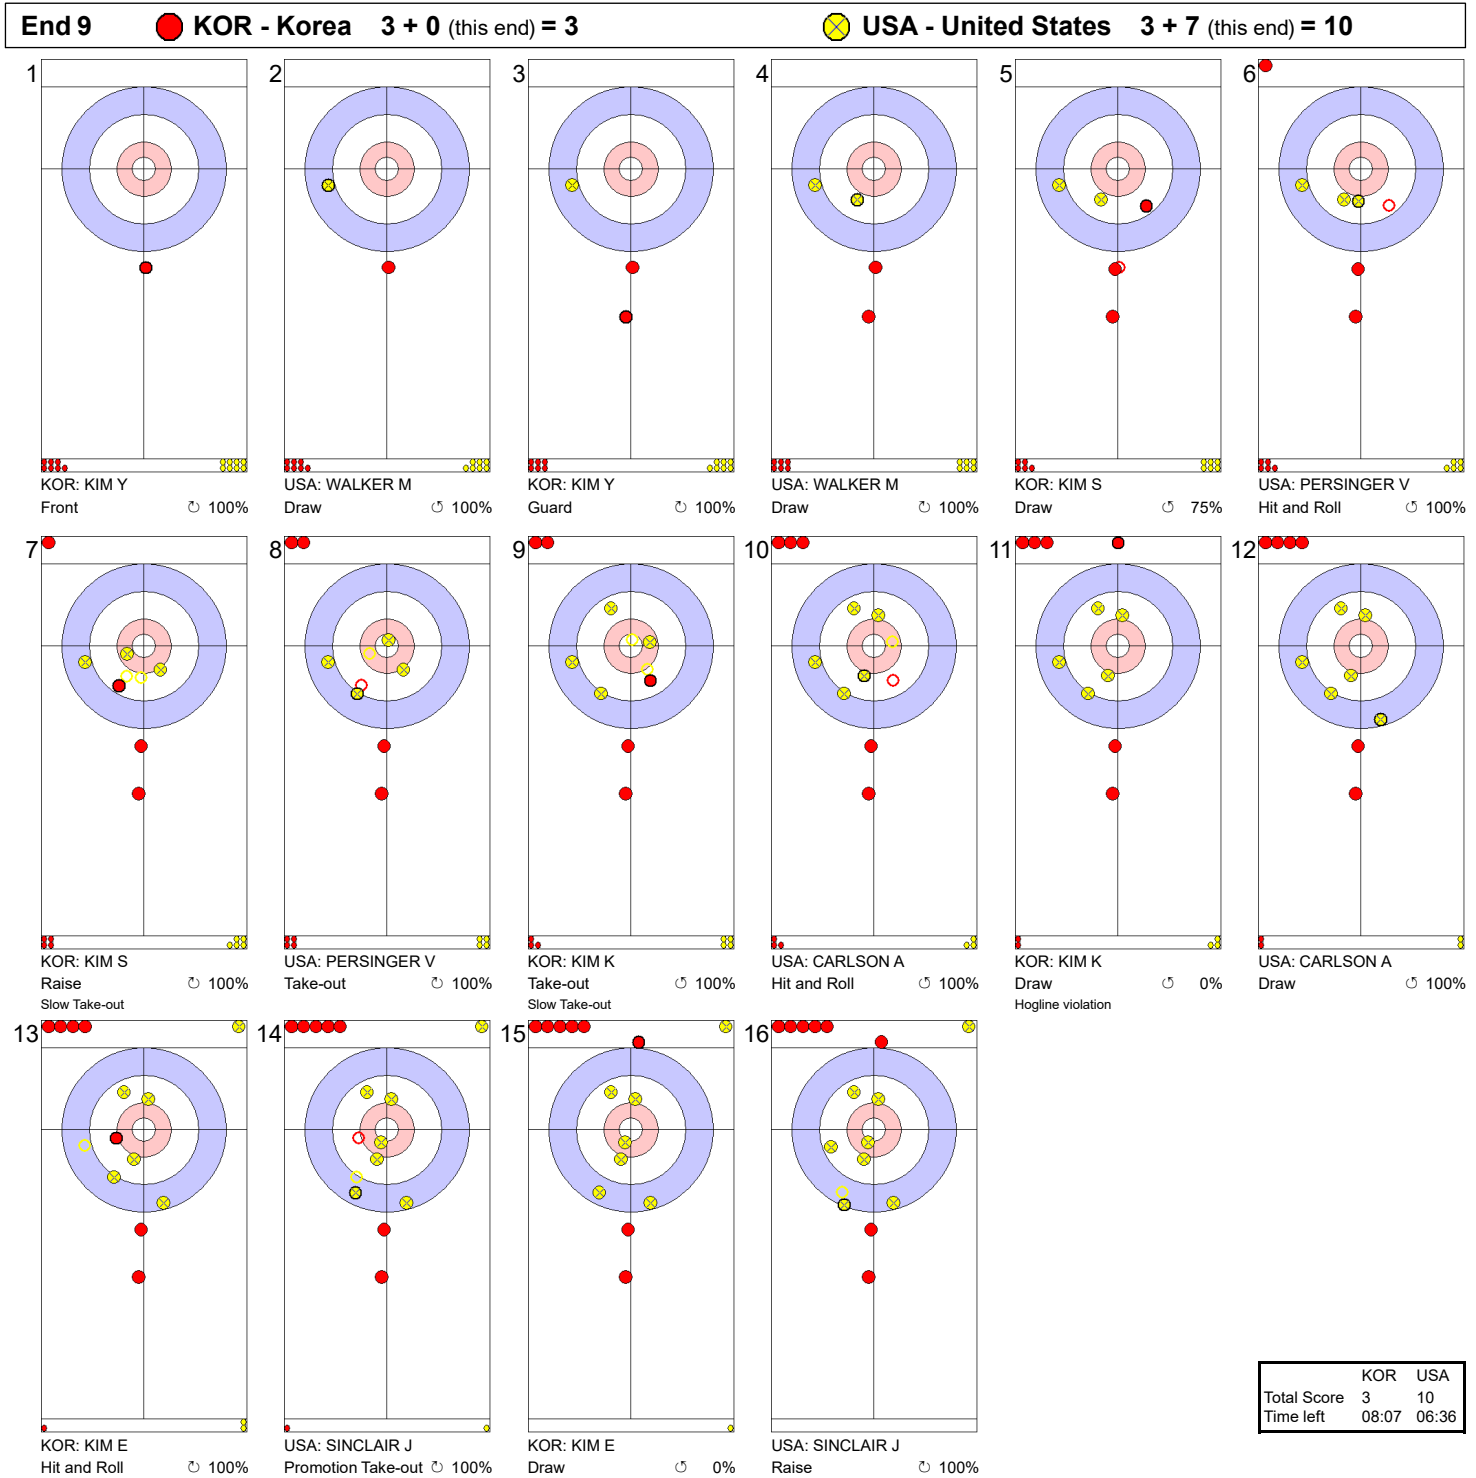

Game - Shot by Shot

Legend:
 ⌚ Clockwise ⌚ Counter-clockwise - Not considered

Game - Shot by Shot

Legend:
 Clockwise Counter-clockwise - Not considered

Game - Shot by Shot

	KOR	USA
Total Score	2	1
Time left	00:00	00:00

Legend:
 Clockwise Counter-clockwise - Not considered

Game - Shot by Shot

Legend:
 ↻ Clockwise ↺ Counter-clockwise - Not considered

Game - Shot by Shot

Legend:
 Clockwise  Counter-clockwise - Not considered

Game - Shot by Shot

Legend:
 Clockwise Counter-clockwise - Not considered

Game - Shot by Shot

	KOR	USA
Total Score	3	10
Time left	08:07	06:36

Legend:
 ↻ Clockwise ↺ Counter-clockwise - Not considered