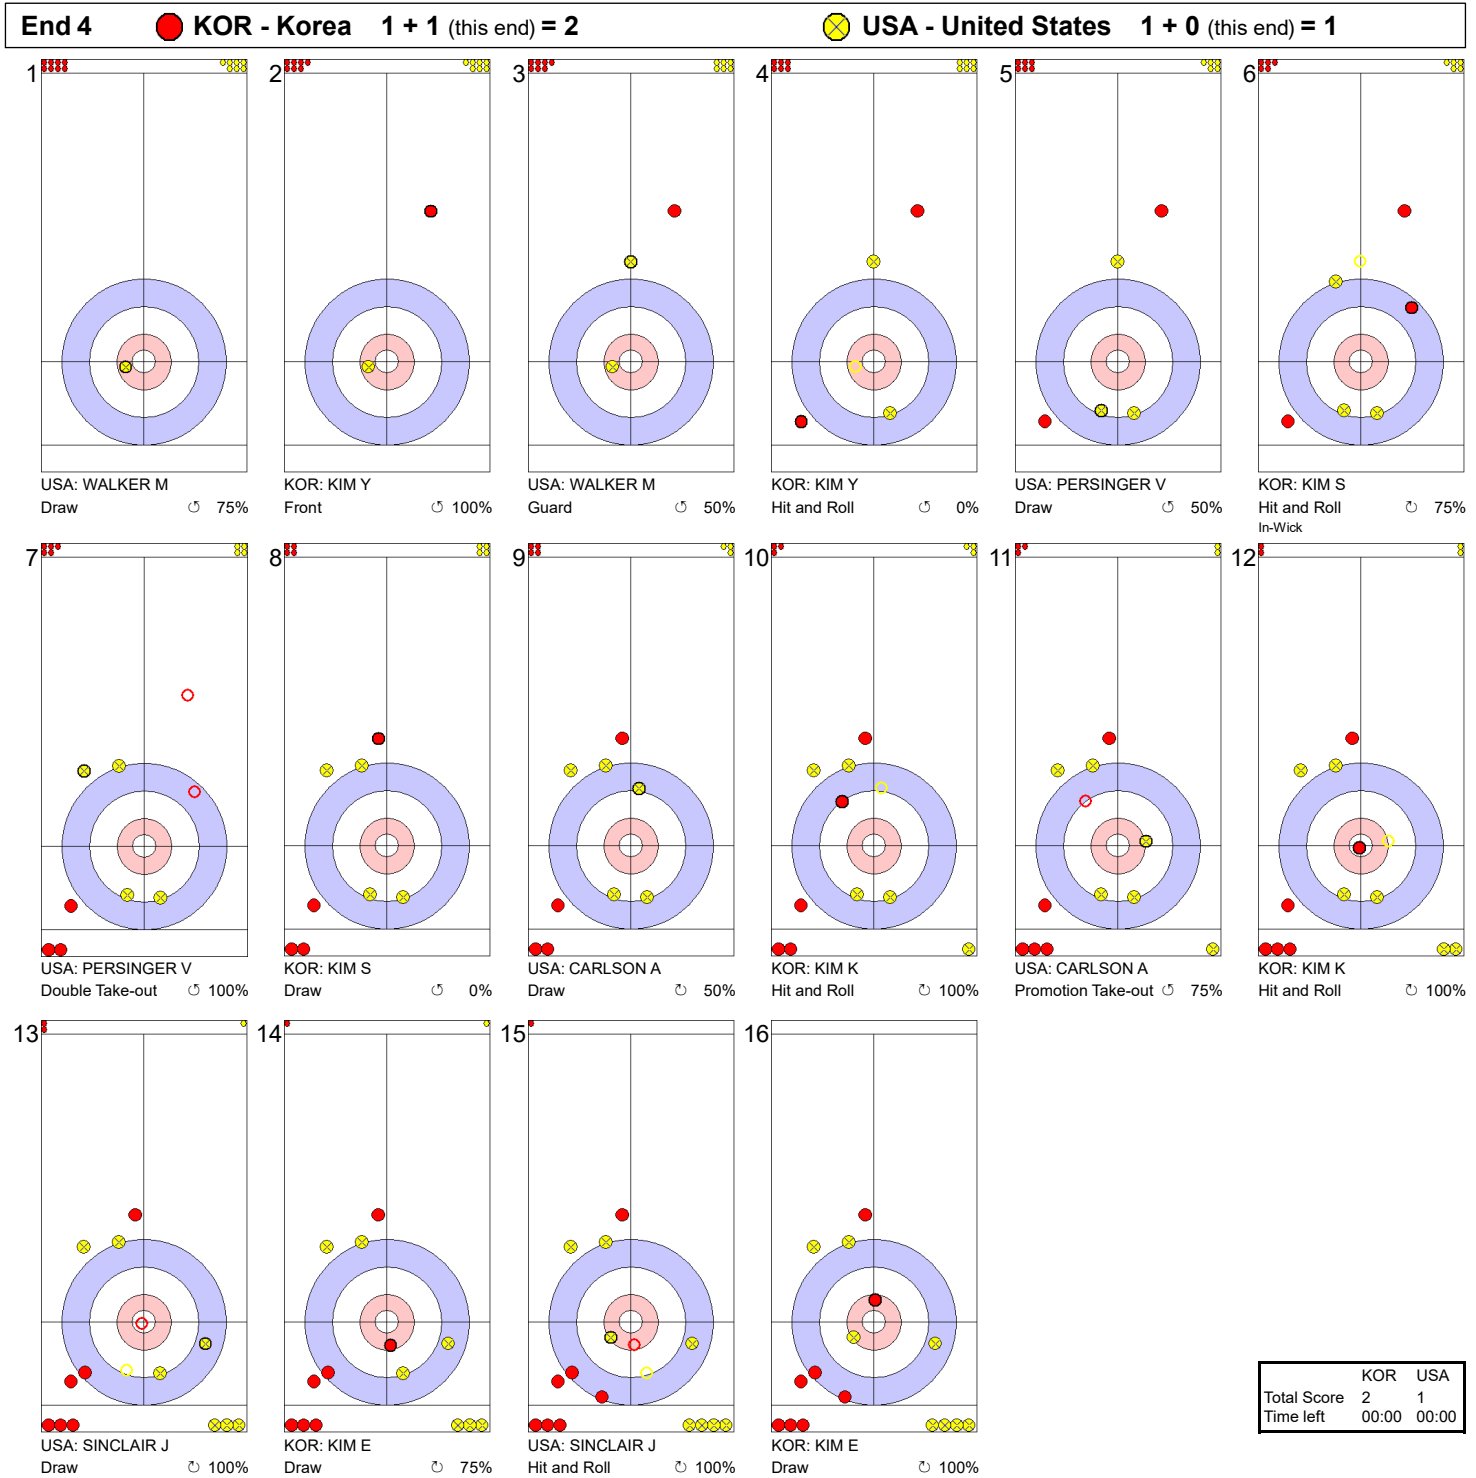

Game - Shot by Shot

Legend:
 ⌚ Clockwise ⌚ Counter-clockwise - Not considered

Game - Shot by Shot

Legend:
 Clockwise Counter-clockwise - Not considered

Game - Shot by Shot

	KOR	USA
Total Score	2	1
Time left	00:00	00:00

Legend:
 Clockwise Counter-clockwise - Not considered

Game - Shot by Shot

Legend:
 ↻ Clockwise ↺ Counter-clockwise - Not considered

Game - Shot by Shot

Legend:
 Clockwise  Counter-clockwise - Not considered

Game - Shot by Shot

Legend:
 Clockwise Counter-clockwise - Not considered

Game - Shot by Shot

	KOR	USA
Total Score	3	10
Time left	08:07	06:36

Legend:
 ↻ Clockwise ↺ Counter-clockwise - Not considered