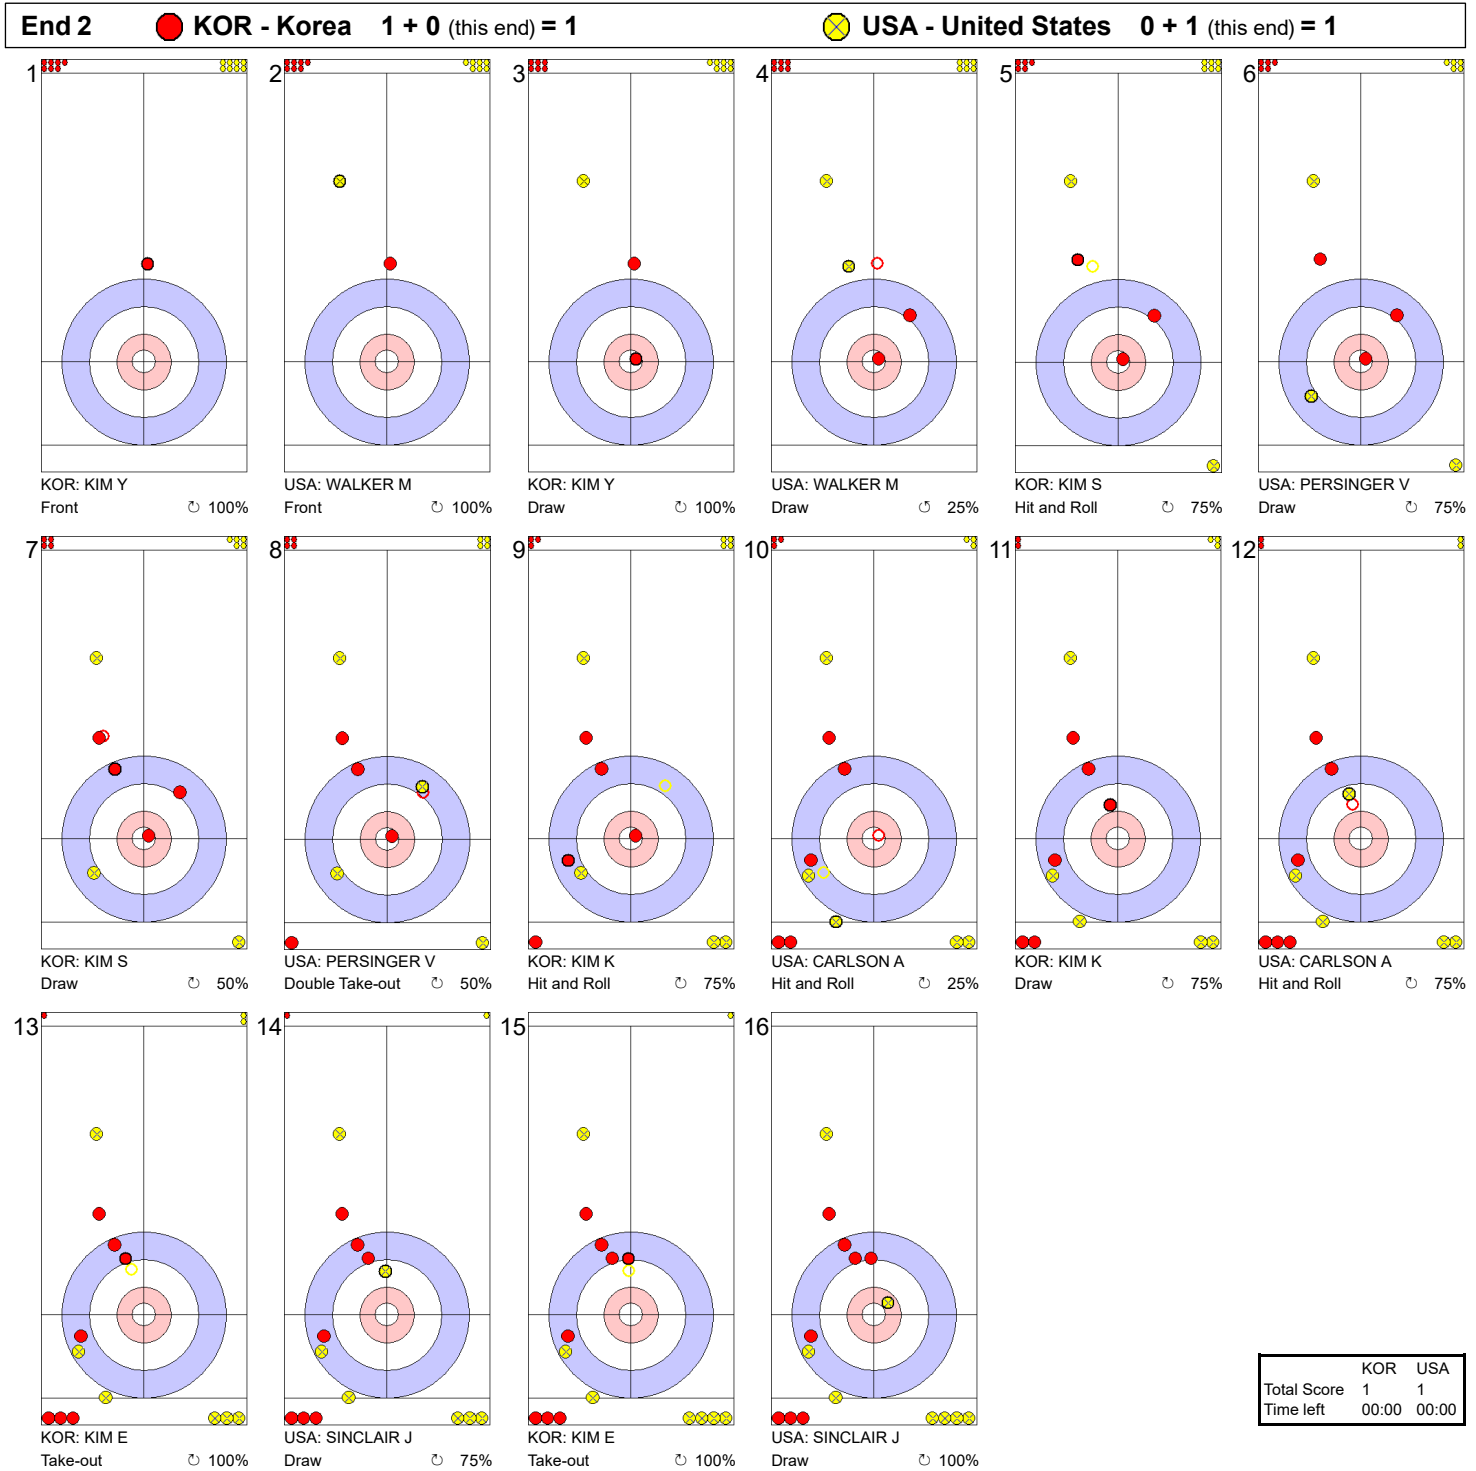

Game - Shot by Shot

Legend:
 ⌚ Clockwise ⌚ Counter-clockwise - Not considered

Game - Shot by Shot

Legend:
 Clockwise Counter-clockwise - Not considered

Game - Shot by Shot

	KOR	USA
Total Score	2	1
Time left	00:00	00:00

Legend:
 Clockwise Counter-clockwise - Not considered

Game - Shot by Shot

Legend:
 ↻ Clockwise ↺ Counter-clockwise - Not considered

Game - Shot by Shot

Legend:
 Clockwise  Counter-clockwise - Not considered

Game - Shot by Shot

Legend:
 Clockwise Counter-clockwise - Not considered

Game - Shot by Shot

	KOR	USA
Total Score	3	10
Time left	08:07	06:36

Legend:
 ↻ Clockwise ↺ Counter-clockwise - Not considered