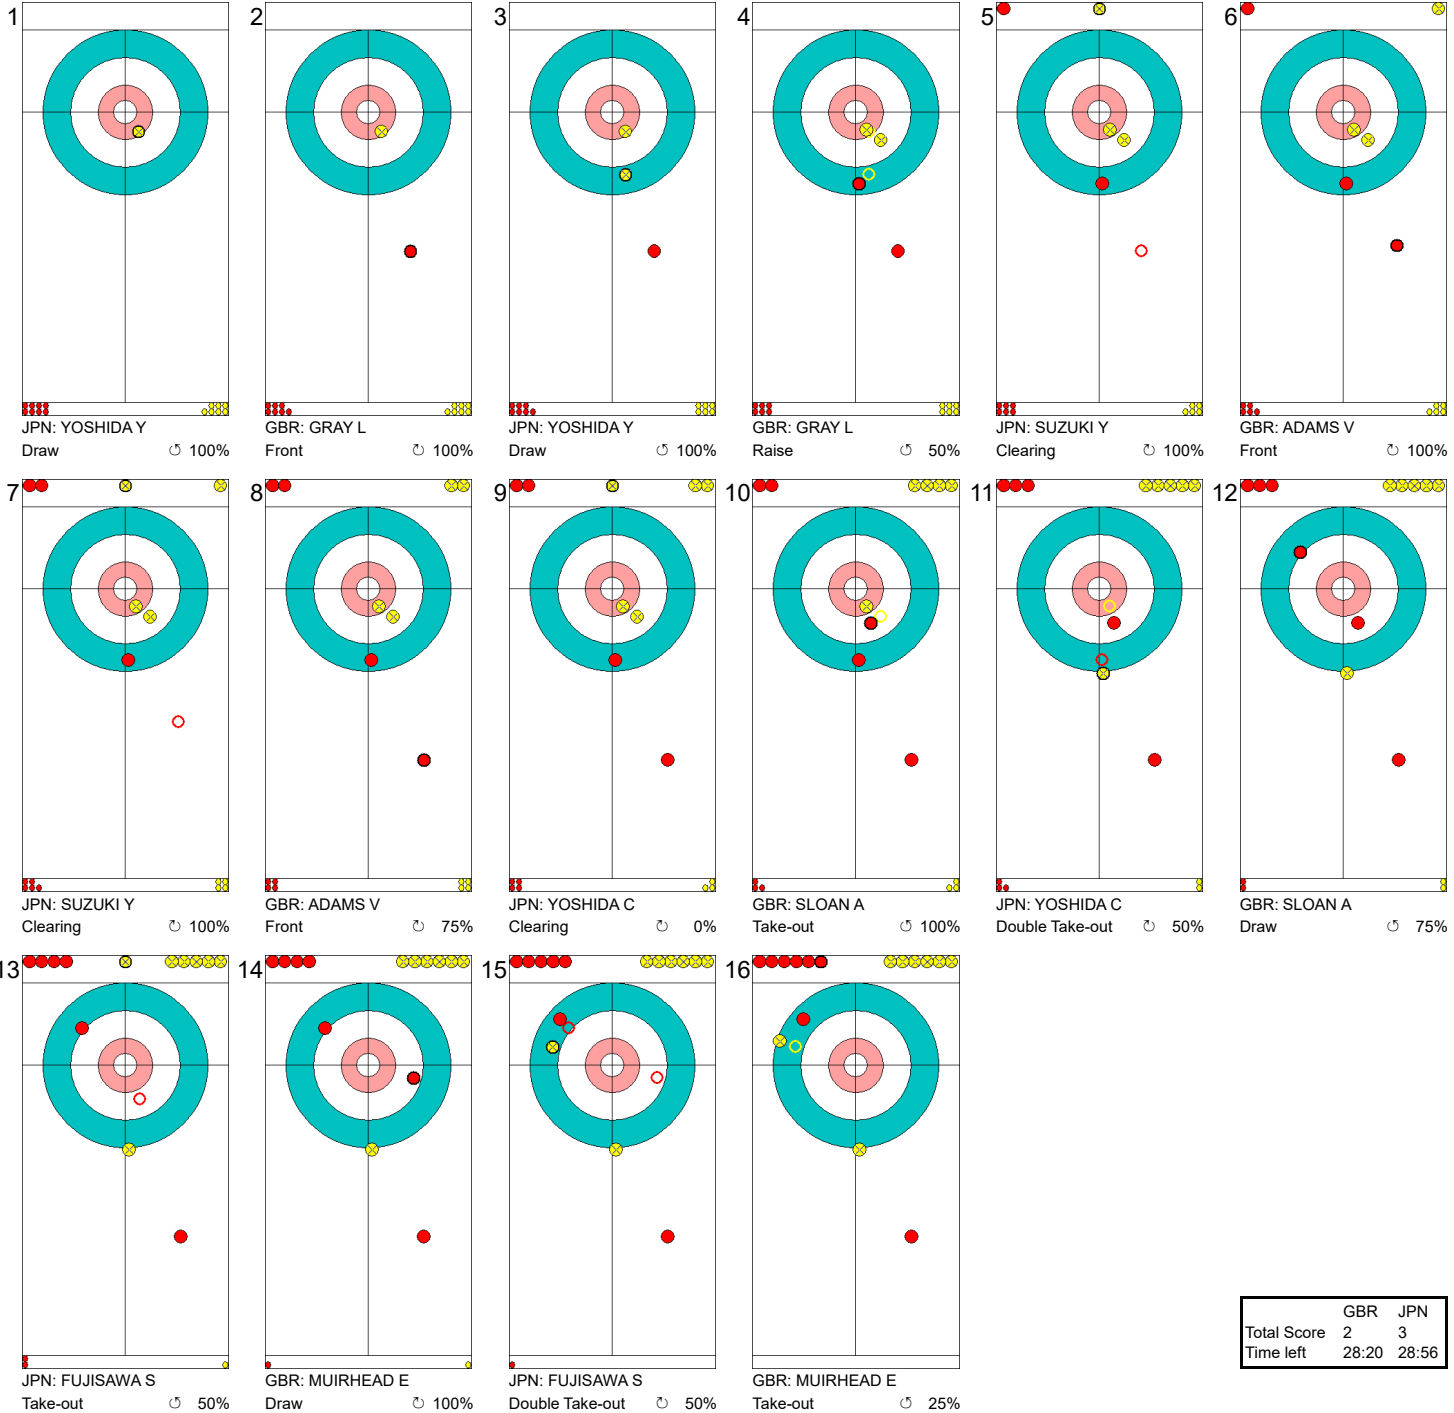

Round Robin Session 10 - Sheet C

예선 세션 10 - 선로 C / Round robin, session 10 - Piste C

Game - Shot by Shot

경기별 슛 기록 / Déroulement de la partie

Legend:
 ↻ Clockwise ↺ Counter-clockwise - Not considered

Game - Shot by Shot

경기별 슛 기록 / Déroulement de la partie

End 2 ● GBR - Great Britain 1 + 0 (this end) = 1 ● JPN - Japan 0 + 3 (this end) = 3

	GBR	JPN
Total Score	1	3
Time left	31:26	32:03

Legend:
 ↻ Clockwise ↺ Counter-clockwise - Not considered

Game - Shot by Shot

경기별 슛 기록 / Déroulement de la partie

End 3 **GBR - Great Britain 1 + 1 (this end) = 2** **JPN - Japan 3 + 0 (this end) = 3**

	GBR	JPN
Total Score	2	3
Time left	28:20	28:56

Legend:
 Clockwise Counter-clockwise - Not considered

Game - Shot by Shot

경기별 슛 기록 / Déroulement de la partie

End 4 ● GBR - Great Britain 2 + 1 (this end) = 3 ● JPN - Japan 3 + 0 (this end) = 3

	GBR	JPN
Total Score	3	3
Time left	22:53	23:35

Legend:
 ↻ Clockwise ↺ Counter-clockwise - Not considered