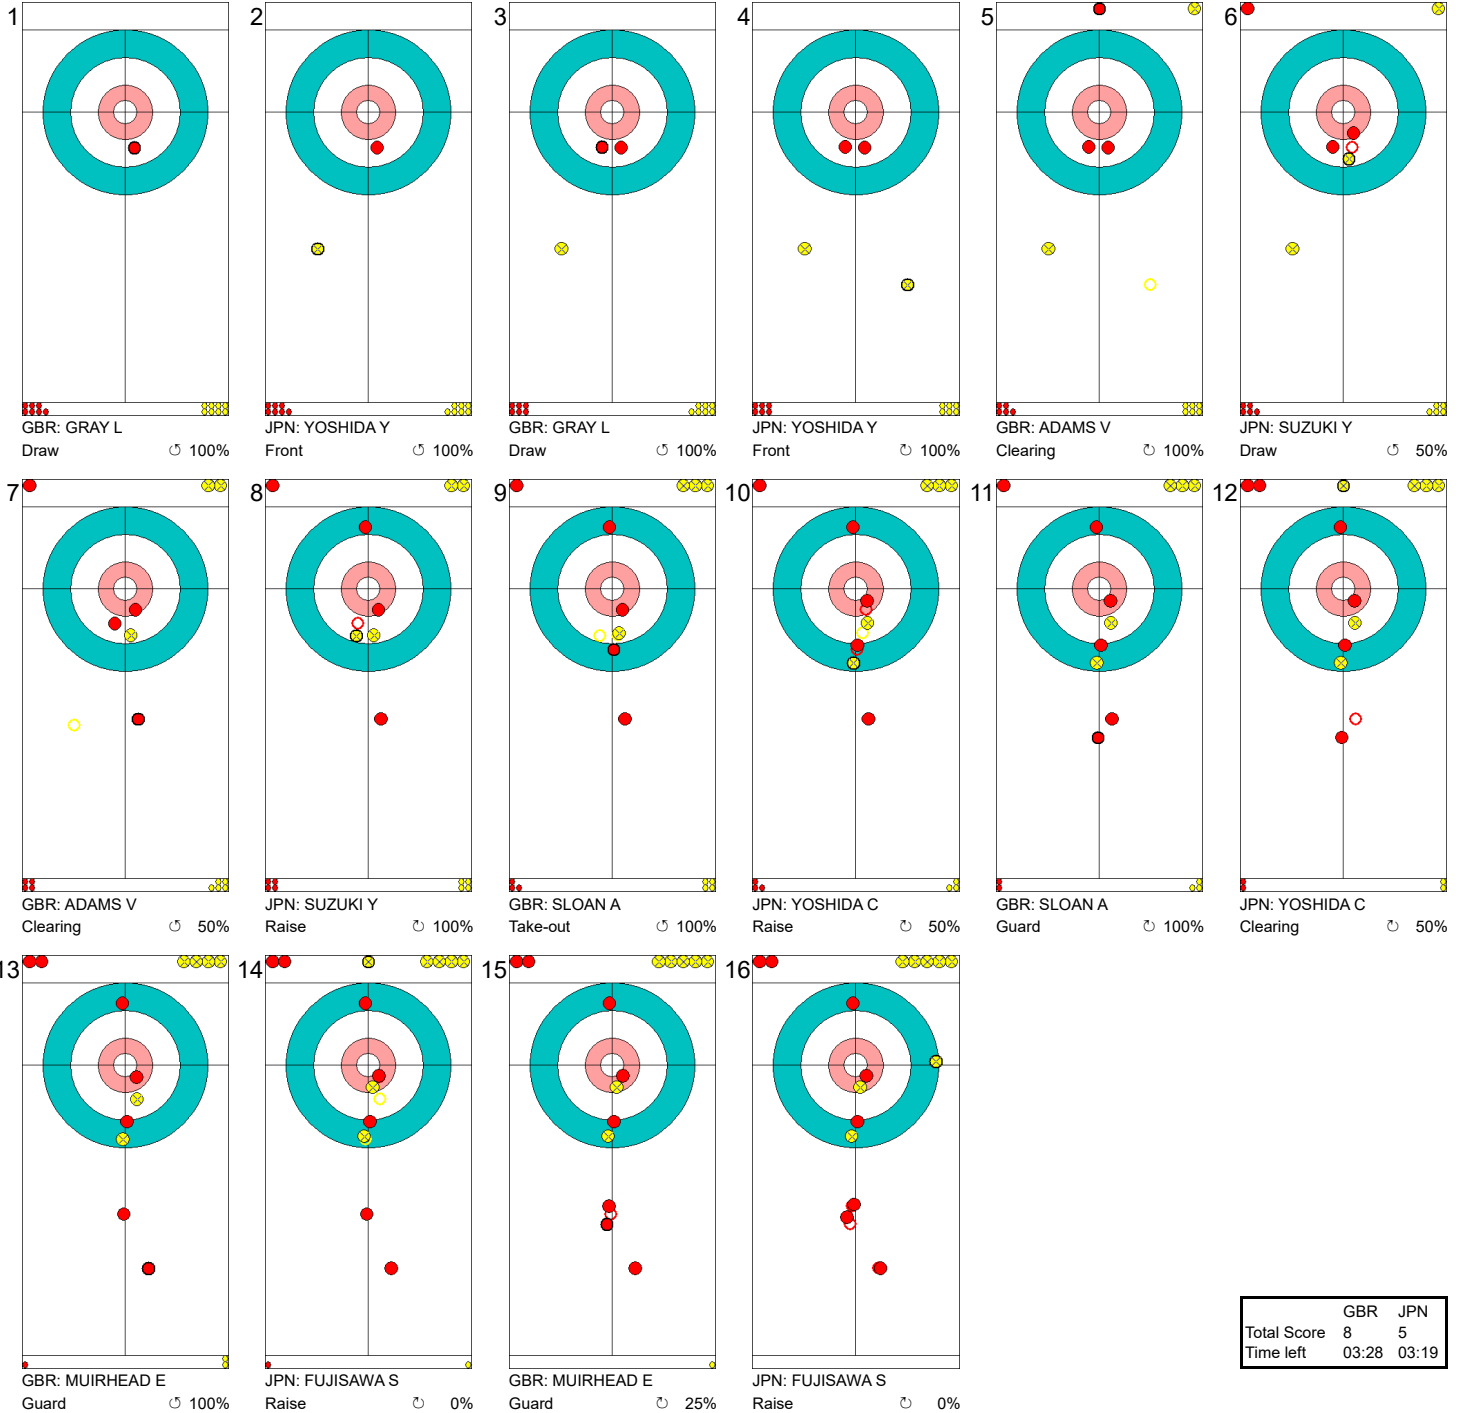

Game - Shot by Shot

경기별 슛 기록 / Déroulement de la partie

End 7 ● GBR - Great Britain 6 + 0 (this end) = 6 ● JPN - Japan 3 + 2 (this end) = 5

	GBR	JPN
Total Score	6	5
Time left	11:37	11:02

Legend:
 ↻ Clockwise ↺ Counter-clockwise - Not considered

Game - Shot by Shot

경기별 슛 기록 / Déroulement de la partie

Legend:
 ↻ Clockwise ↺ Counter-clockwise - Not considered

Game - Shot by Shot
경기별 슛 기록 / Déroulement de la partie

End 9 ● GBR - Great Britain 7 + 1 (this end) = 8 ● JPN - Japan 5 + 0 (this end) = 5

	GBR	JPN
Total Score	8	5
Time left	03:28	03:19

Legend:
 ↻ Clockwise ↺ Counter-clockwise - Not considered

Game - Shot by Shot

경기별 슛 기록 / Déroulement de la partie

End 10 ● GBR - Great Britain 8 + 0 (this end) = 8 ● JPN - Japan 5 + 1 (this end) = 6

	GBR	JPN
Total Score	8	6
Time left	01:53	01:37

Legend:
 ↻ Clockwise ↺ Counter-clockwise - Not considered