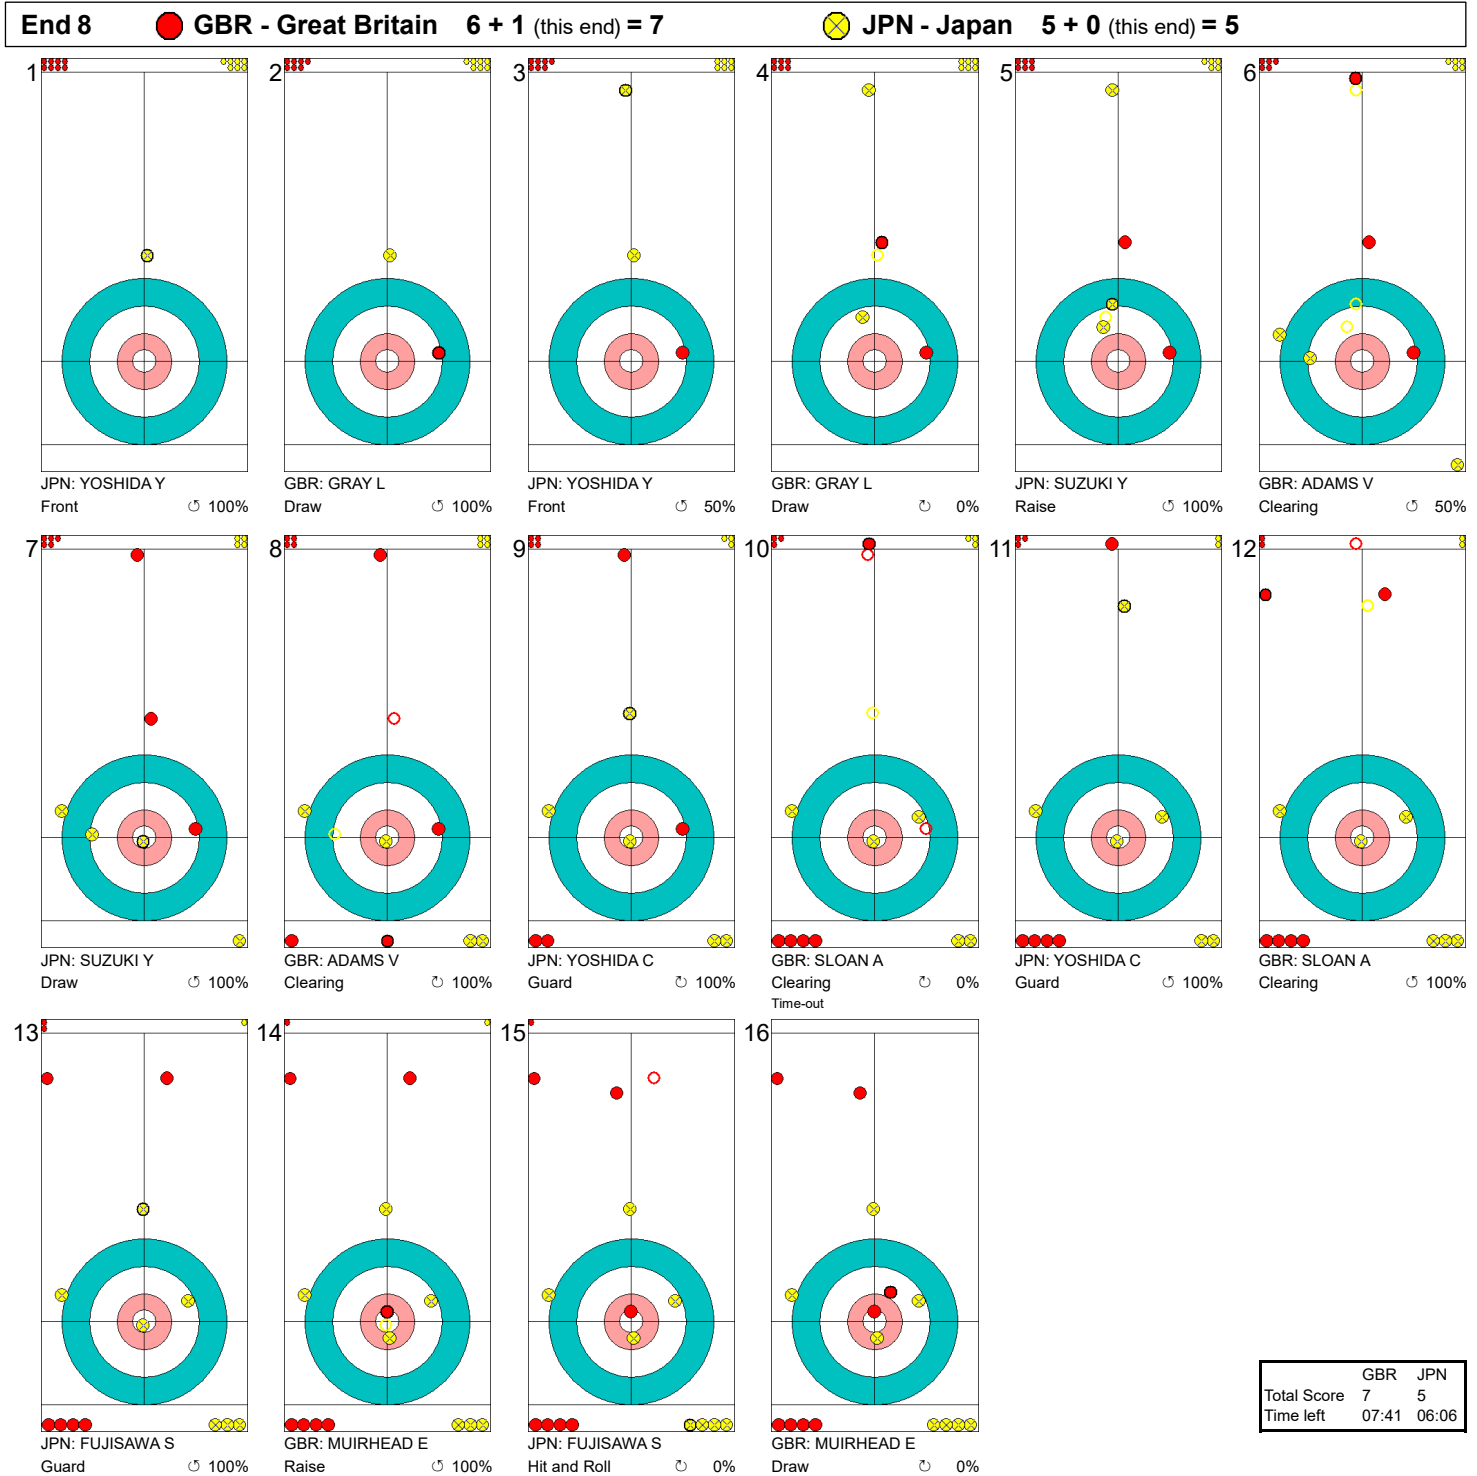

Game - Shot by Shot

경기별 슛 기록 / Déroulement de la partie

End 5 ● GBR - Great Britain 3 + 0 (this end) = 3 ● JPN - Japan 3 + 0 (this end) = 3

	GBR	JPN
Total Score	3	3
Time left	18:21	19:12

Legend:
 ↻ Clockwise ↺ Counter-clockwise - Not considered

Game - Shot by Shot

경기별 슛 기록 / Déroulement de la partie

End 6 ● **GBR - Great Britain** 3 + 3 (this end) = 6 ● **JPN - Japan** 3 + 0 (this end) = 3

	GBR	JPN
Total Score	6	3
Time left	15:07	14:59

Legend:
 ↻ Clockwise ↺ Counter-clockwise - Not considered

Game - Shot by Shot

경기별 슛 기록 / Déroulement de la partie

End 7 ● GBR - Great Britain 6 + 0 (this end) = 6 ● JPN - Japan 3 + 2 (this end) = 5

	GBR	JPN
Total Score	6	5
Time left	11:37	11:02

Legend:
 ↻ Clockwise ↺ Counter-clockwise - Not considered

Game - Shot by Shot

경기별 슛 기록 / Déroulement de la partie

Legend:
 ↻ Clockwise ↺ Counter-clockwise - Not considered

Game - Shot by Shot
경기별 슛 기록 / Déroulement de la partie

End 9 ● GBR - Great Britain 7 + 1 (this end) = 8 ● JPN - Japan 5 + 0 (this end) = 5