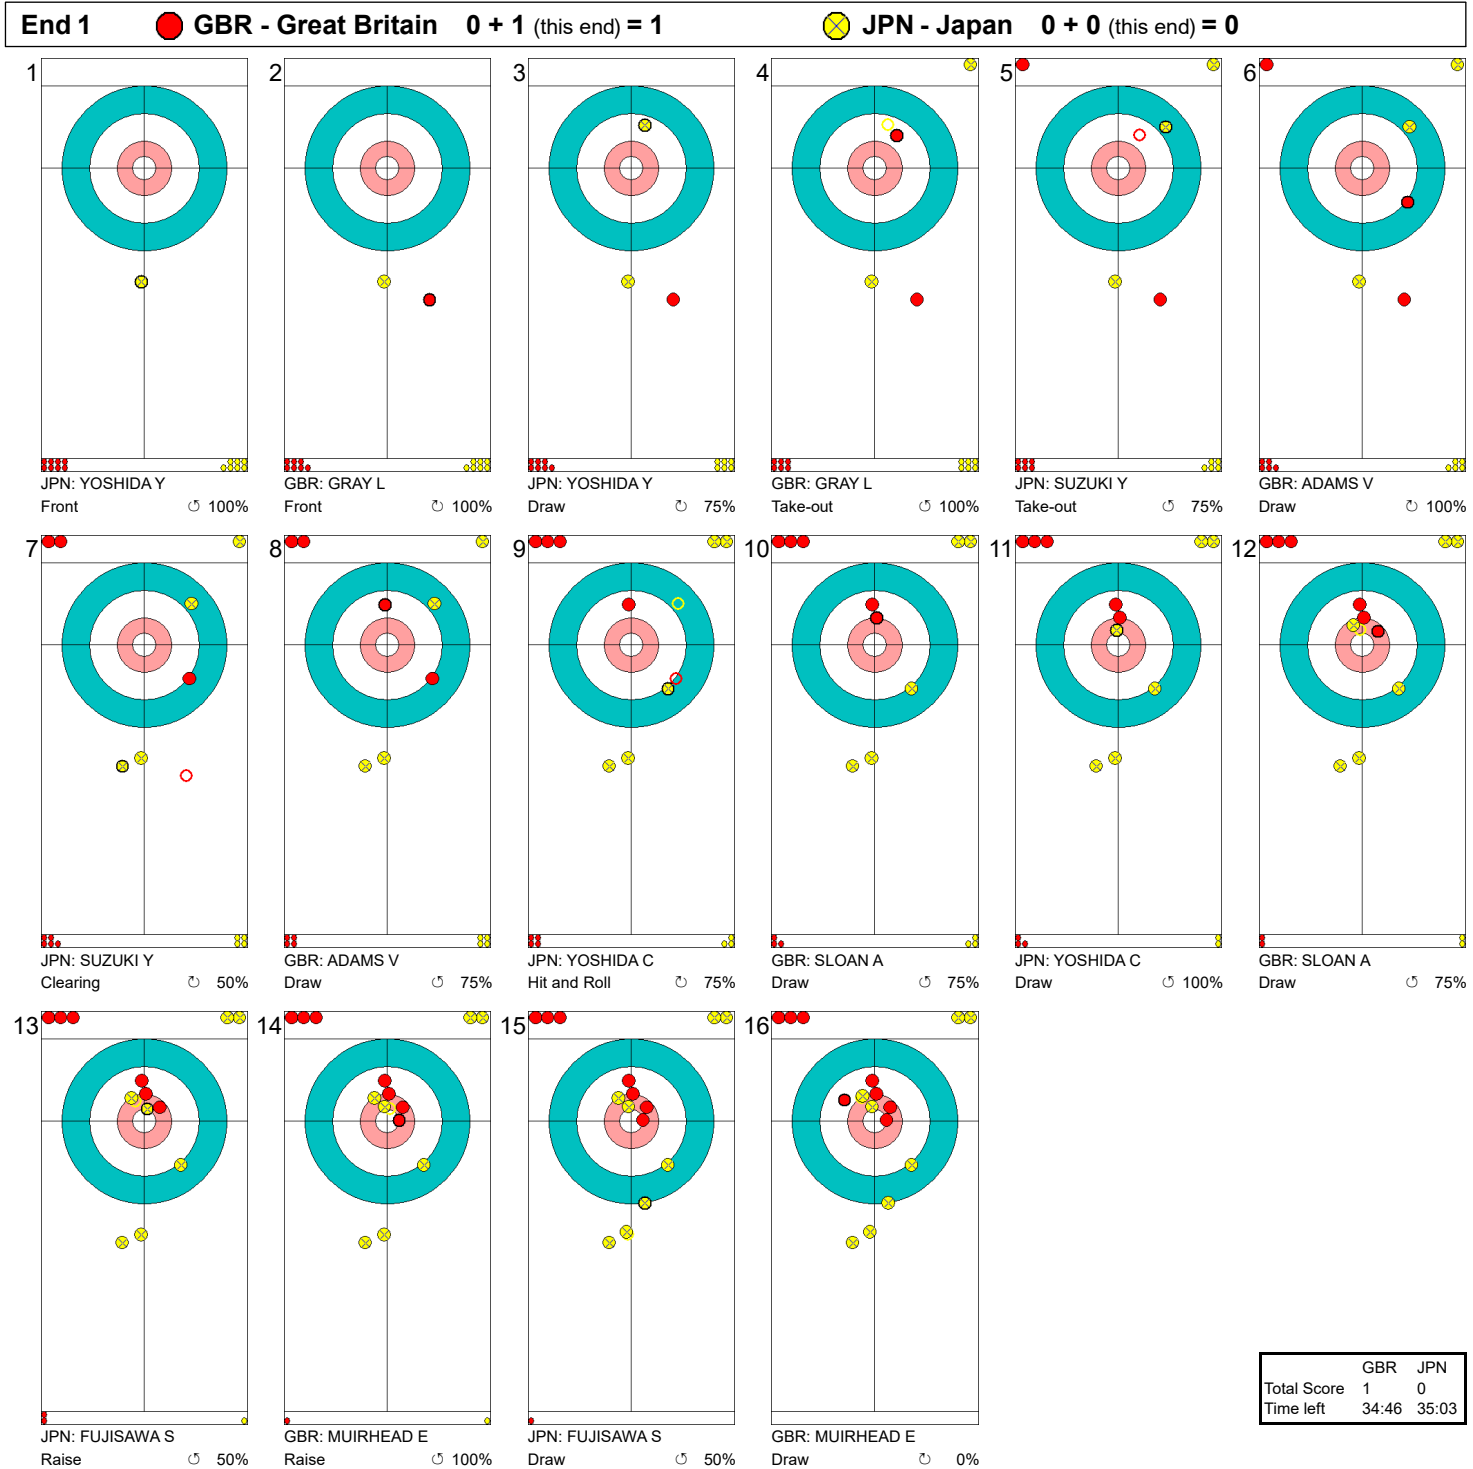

Gangneung Curling Centre

강릉 컬링 센터
Centre de curling de Gangneung

TUE 20 FEB 2018

Start Time 14:05

Curling

컬링 / Curling

Women

여자 / Femmes

Round Robin Session 10 - Sheet C

예선 세션 10 - 선로 C / Round robin, session 10 - Piste C

Game - Shot by Shot

경기별 슛 기록 / Déroulement de la partie

Legend:
 ↻ Clockwise ↺ Counter-clockwise - Not considered

Game - Shot by Shot

경기별 슛 기록 / Déroulement de la partie

End 2 ● GBR - Great Britain 1 + 0 (this end) = 1 ● JPN - Japan 0 + 3 (this end) = 3

	GBR	JPN
Total Score	1	3
Time left	31:26	32:03

Legend:
 ↻ Clockwise ↺ Counter-clockwise - Not considered

Game - Shot by Shot

경기별 슛 기록 / Déroulement de la partie

End 3 **GBR - Great Britain 1 + 1 (this end) = 2** **JPN - Japan 3 + 0 (this end) = 3**

	GBR	JPN
Total Score	2	3
Time left	28:20	28:56

Legend:
 Clockwise Counter-clockwise - Not considered