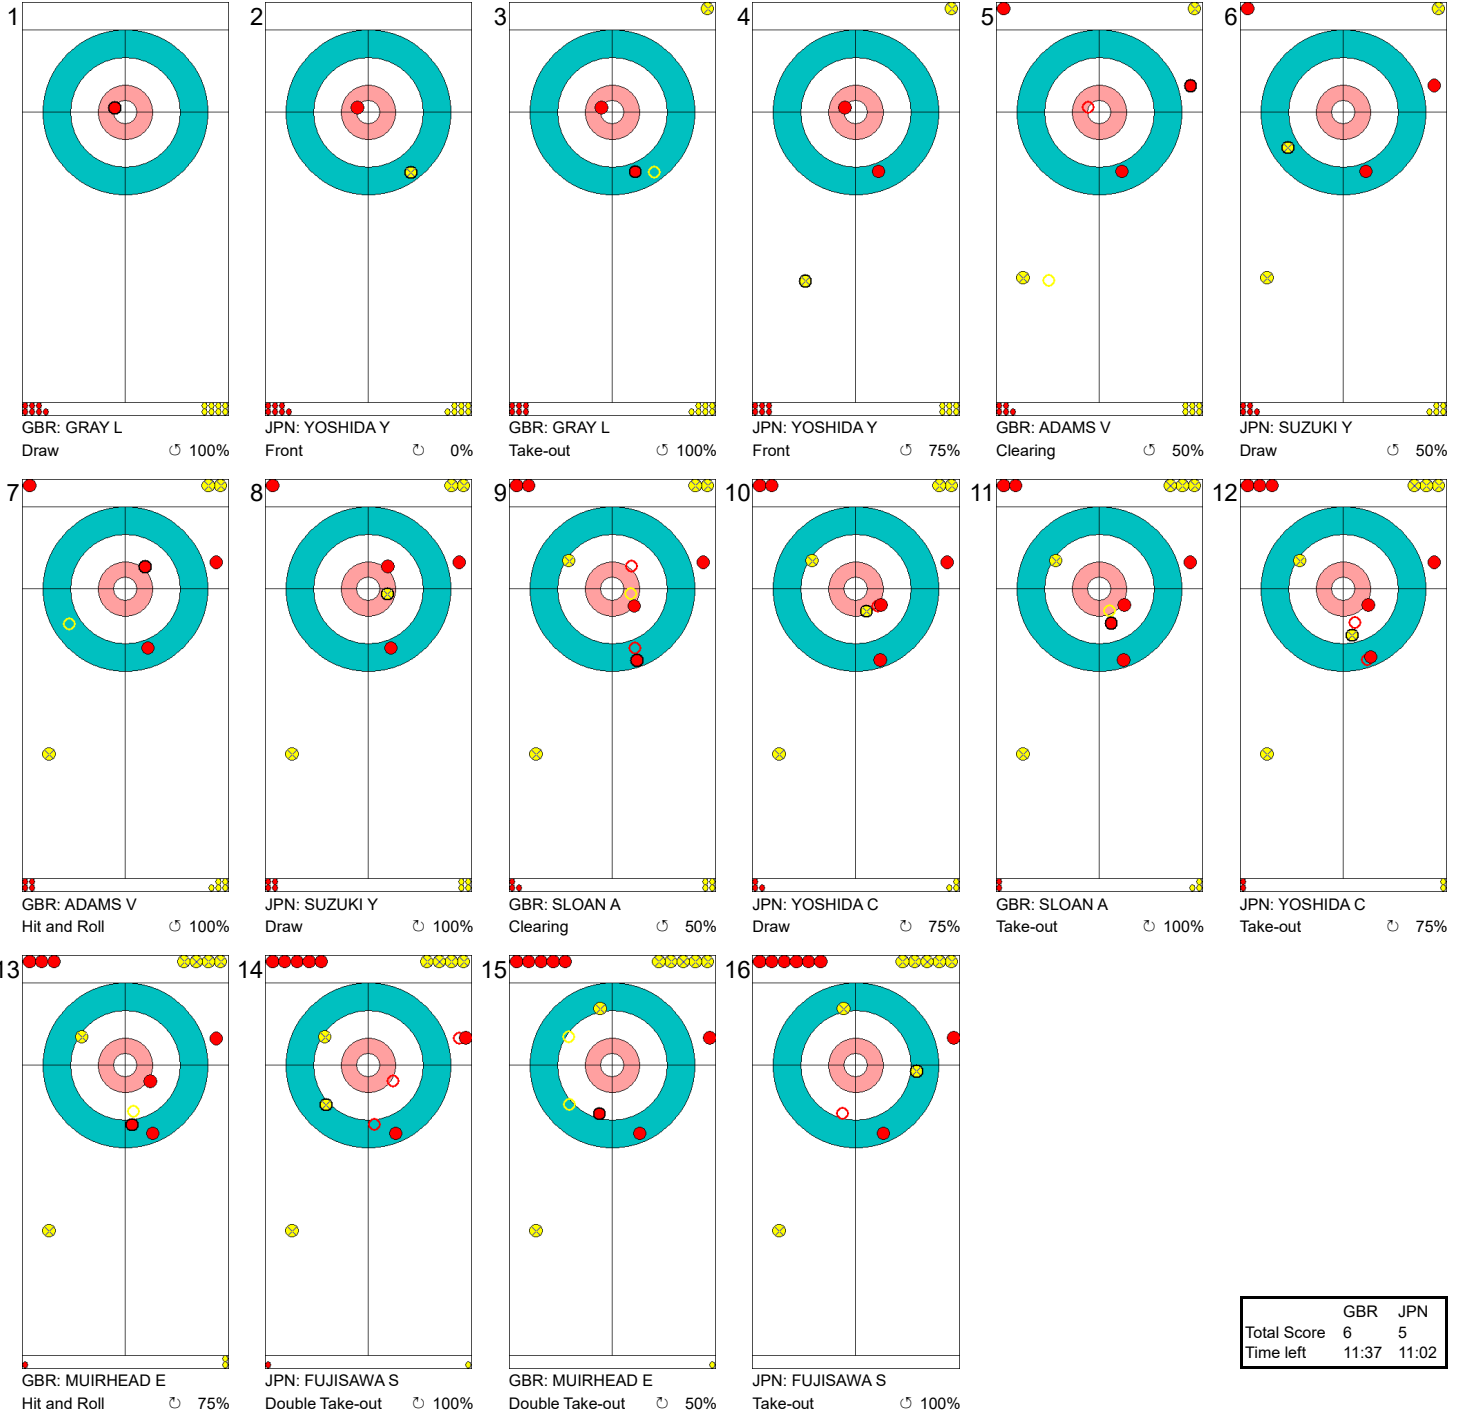

Game - Shot by Shot

경기별 슛 기록 / Déroulement de la partie

End 4 ● GBR - Great Britain 2 + 1 (this end) = 3 ● JPN - Japan 3 + 0 (this end) = 3

	GBR	JPN
Total Score	3	3
Time left	22:53	23:35

Legend:
 ↻ Clockwise ↺ Counter-clockwise - Not considered

Game - Shot by Shot

경기별 슛 기록 / Déroulement de la partie

End 5 ● GBR - Great Britain 3 + 0 (this end) = 3 ● JPN - Japan 3 + 0 (this end) = 3

	GBR	JPN
Total Score	3	3
Time left	18:21	19:12

Legend:
 ↻ Clockwise ↺ Counter-clockwise - Not considered

Game - Shot by Shot

경기별 슛 기록 / Déroulement de la partie

End 6 ● **GBR - Great Britain** 3 + 3 (this end) = 6 ● **JPN - Japan** 3 + 0 (this end) = 3

	GBR	JPN
Total Score	6	3
Time left	15:07	14:59

Legend:
 ↻ Clockwise ↺ Counter-clockwise - Not considered

Game - Shot by Shot

경기별 슛 기록 / Déroulement de la partie

End 7 ● GBR - Great Britain 6 + 0 (this end) = 6 ● JPN - Japan 3 + 2 (this end) = 5

	GBR	JPN
Total Score	6	5
Time left	11:37	11:02

Legend:
 ↻ Clockwise ↺ Counter-clockwise - Not considered