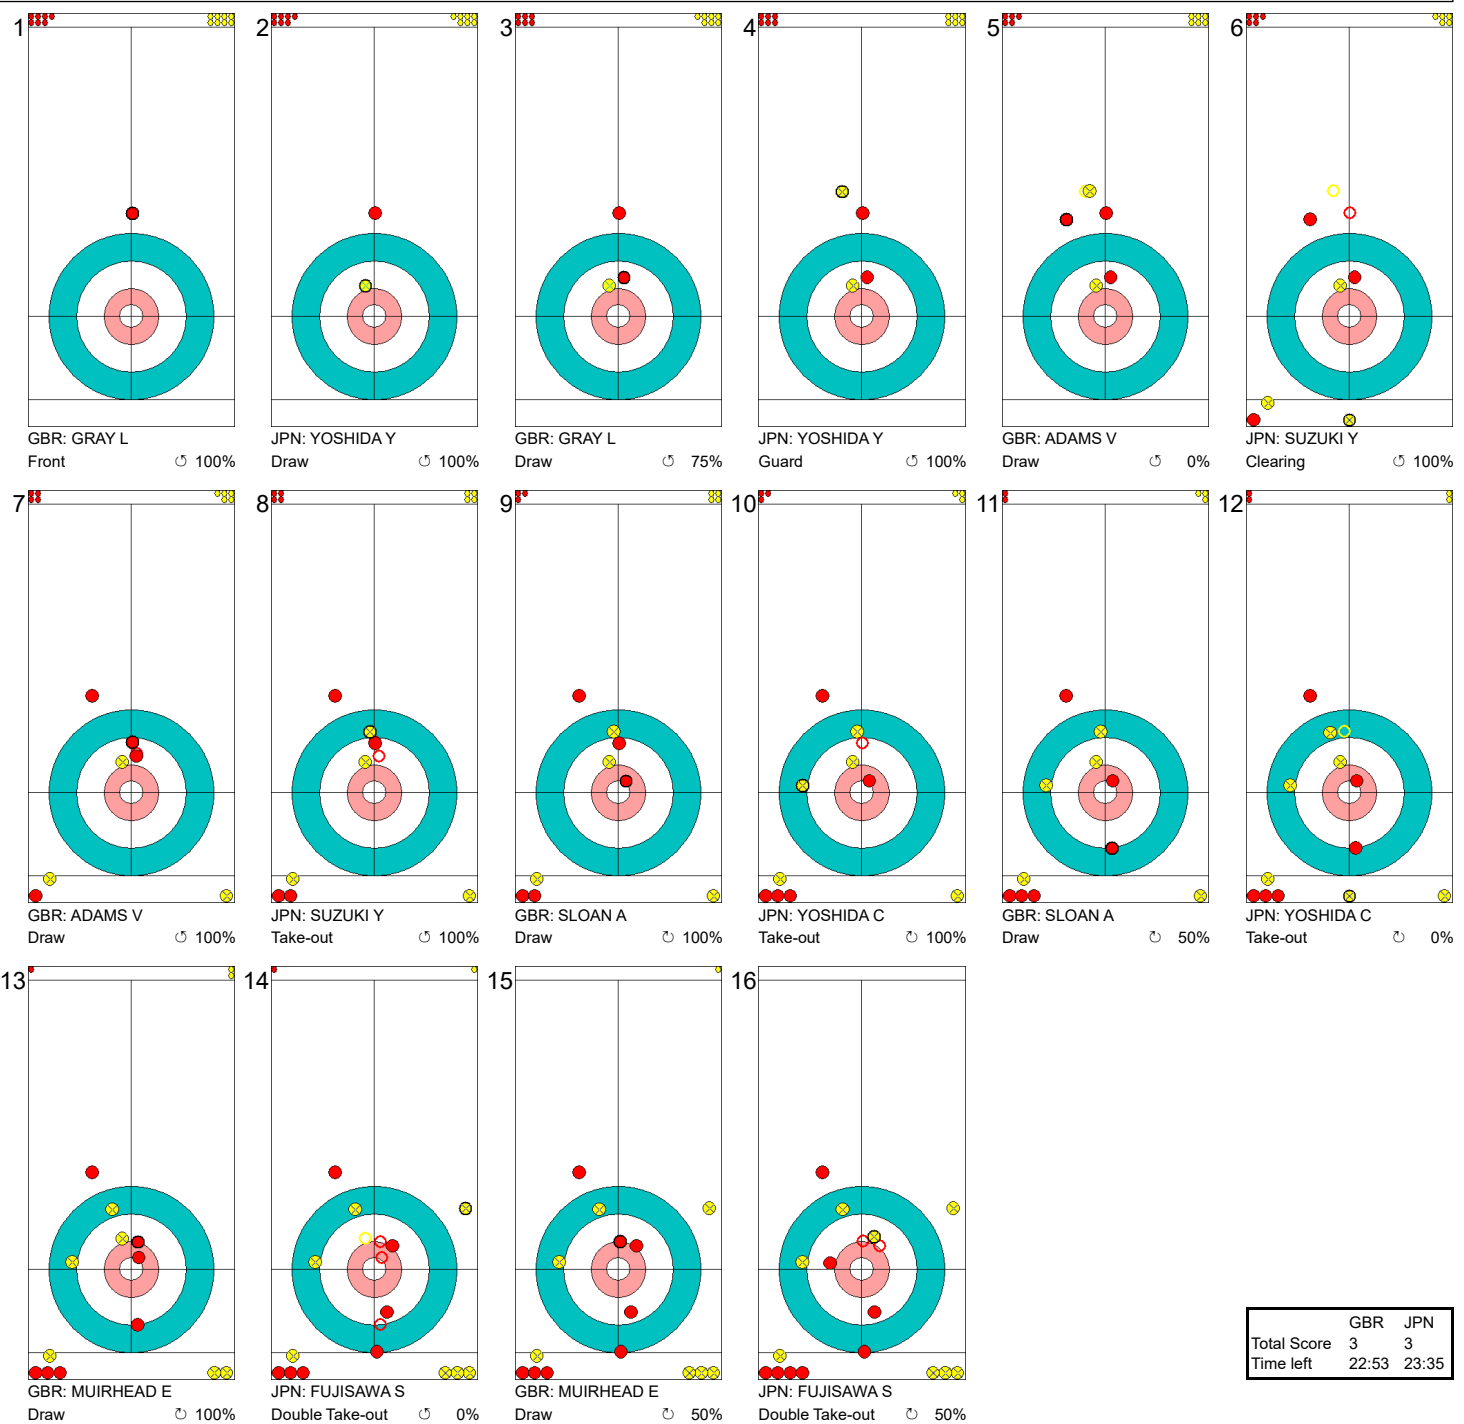

경기별 슛 기록 / Déroulement de la partie

End 2 ● GBR - Great Britain 1 + 0 (this end) = 1 ● JPN - Japan 0 + 3 (this end) = 3

	GBR	JPN
Total Score	1	3
Time left	31:26	32:03

Legend:
 ↻ Clockwise ↺ Counter-clockwise - Not considered

Game - Shot by Shot

경기별 슛 기록 / Déroulement de la partie

End 3 **GBR - Great Britain 1 + 1 (this end) = 2** **JPN - Japan 3 + 0 (this end) = 3**

	GBR	JPN
Total Score	2	3
Time left	28:20	28:56

Legend:
 Clockwise Counter-clockwise - Not considered

Game - Shot by Shot

경기별 슛 기록 / Déroulement de la partie

End 4 ● GBR - Great Britain 2 + 1 (this end) = 3 ● JPN - Japan 3 + 0 (this end) = 3

	GBR	JPN
Total Score	3	3
Time left	22:53	23:35

Legend:
 ↻ Clockwise ↺ Counter-clockwise - Not considered

Game - Shot by Shot

경기별 슛 기록 / Déroulement de la partie

End 5 ● GBR - Great Britain 3 + 0 (this end) = 3 ● JPN - Japan 3 + 0 (this end) = 3

	GBR	JPN
Total Score	3	3
Time left	18:21	19:12

Legend:
 ↻ Clockwise ↺ Counter-clockwise - Not considered